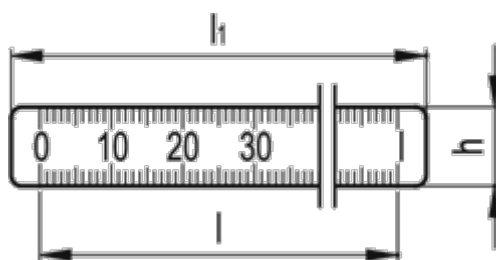

Data Sheet

Article number: 20756200

Description: E+G Rulers
GN 711-KUS 200-W-L

Measures

g	= 1
h	= 11
l	= 200
l1	= 208
Material thickness	= 0.3